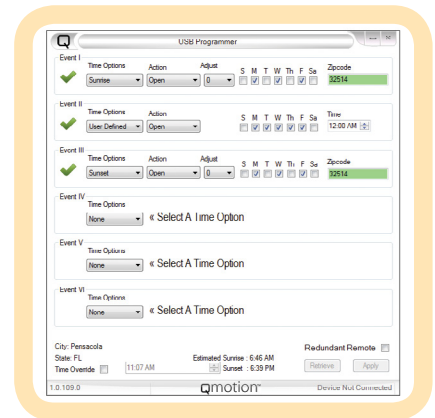

Simple user interface only takes minutes to program.

Qmotion®
advanced solar shades

For more information visit
us at qmotionshades.com
or call 877.849.6070